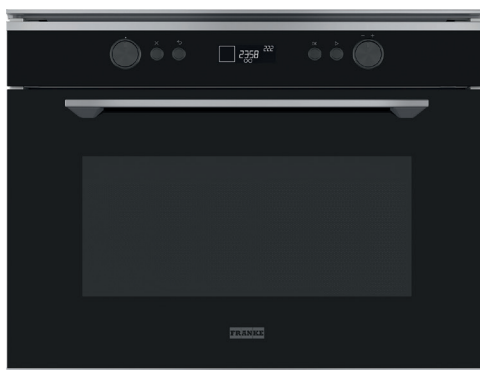

FMY 45 MW XS

45CM MICROWAVE COMBI

PRODUCT INFORMATION

Overall Dimensions (mm)	595(W) x 455(H) x 554(D)
Capacity	40L Net
Functions	8 + Cook Assist
Power	220-240V/50Hz, 2800W Max
Display	LCD
Control Interface	Control Knobs - Push/Pull
Lighting	Halogen
Installation Type	Built-In
Child Lock	Yes
Finish	Black Glass with Stainless Trim

Accessories	<ul style="list-style-type: none"> Enamel Baking Tray x 1 Steamer Set x 1 Round Wire Rack x 1 Turntable Support x 1 Round Glass Turntable x 1 Round Plate Cover x 1
--------------------	---