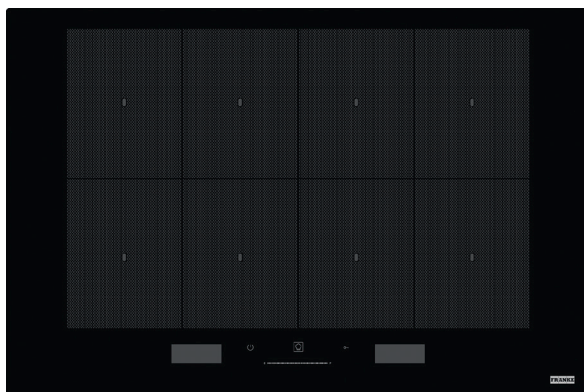

FMY 808 I FP BK

77CM INDUCTION COOKTOP

PRODUCT INFORMATION

Overall Dimensions (mm)	770 x 510 x 57mm
Controls	LCD - Text Assisted Display
Power	220-240V 50-60Hz, 7400W Max
Cut-Out	750 x 480-492mm
Installation	Standard/Flush
Safety Devices	Auto safety switch off, child lock, residual heat indicator
Number of Heating Zones	8 - Flexi Full
Child Lock	Yes
Boost	18 + Booster
Pan Sensor	Yes
Timer	Yes
Edge Profile	Frameless
Cooking Power	8 x 1200W - Boost 1800W
Finish	Black Ceramic Glass
Warranty	5 Years