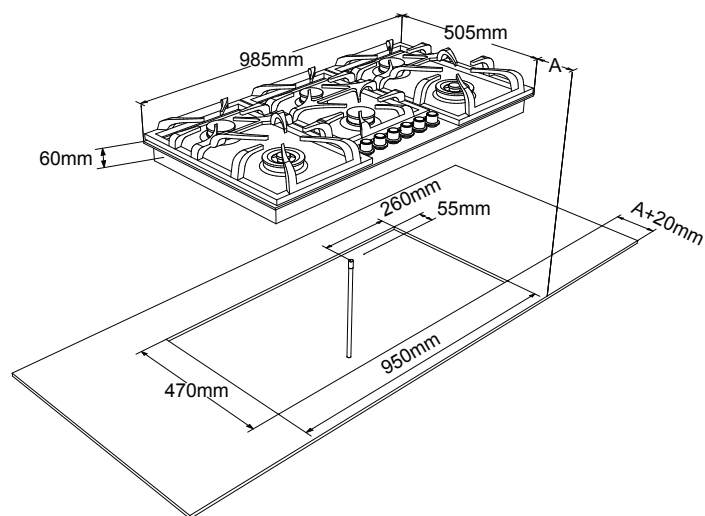

## 98.5CM CERAMIC GLASS GAS COOKTOP

### PRODUCT INFORMATION

|                                |                       |
|--------------------------------|-----------------------|
| <b>Overall Dimensions (mm)</b> | 985 x 505 x 60mm      |
| <b>Controls</b>                | Stainless steel knobs |
| <b>Power</b>                   | 220-240V/50Hz, 1A Max |
| <b>Cutout</b>                  | 950 x 470mm           |
| <b>Safety devices</b>          | Flame failure         |
| <b>Pan support</b>             | Cast-iron             |
| <b>Ignition</b>                | Electronic            |
| <b>Gas type</b>                | NG or LPG             |
| <b>Solid brass burners</b>     | 6                     |
| <b>WOK Burners (x2)</b>        | 0.5 - 22MJ/h*         |
| <b>Large Burner</b>            | 10.2MJ/h*             |
| <b>Medium Burner (x2)</b>      | 8.5MJ/h*              |
| <b>Small Burner</b>            | 6.5MJ/h*              |
| <b>Finish</b>                  | Black ceramic glass   |
| <b>Warranty</b>                | 5 years               |