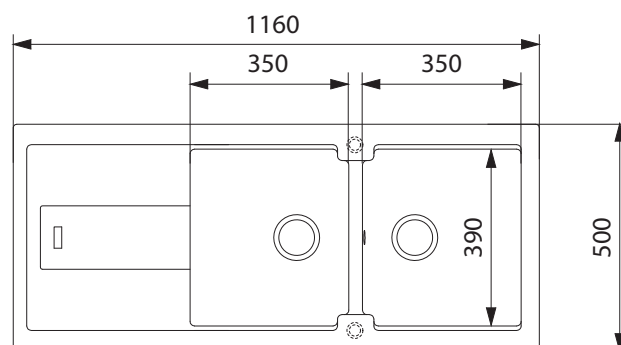

## PRODUCT INFORMATION

<b>Installation</b>	Topmount
<b>Dimensions</b>	1160 x 500mm
<b>Cabinet Base</b>	900mm
<b>Bowl Size</b>	360 x 420 x 180mm/25L (x2)
<b>Bowl Radius</b>	20mm
<b>Cut-Out Size</b>	1140 x 480mm
<b>Cut-Out Template</b>	No
<b>Waste Outlet</b>	Semi Integrated Waste
<b>Overflow</b>	Yes
<b>Tap Holes</b>	Yes (cut out 35mm)
<b>Remote Waste</b>	Yes
<b>Finish</b>	Fragranite