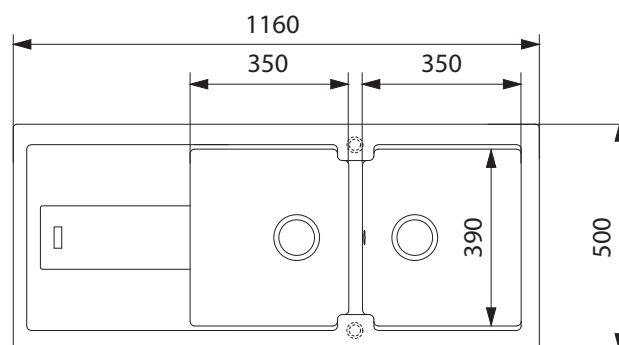

BLG 621 PW BALI

PRODUCT INFORMATION

Installation	Topmount
Dimensions	1160 x 500mm
Cabinet Base	900mm
Bowl Size	360 x 420 x 180mm/25L (x2)
Bowl Radius	20mm
Cut-Out Size	1140 x 480mm
Cut-Out Template	No
Waste Outlet	Semi Integrated Waste
Overflow	Yes
Tap Holes	Yes (cut out 35mm)
Remote Waste	Yes
Finish	Fragranite