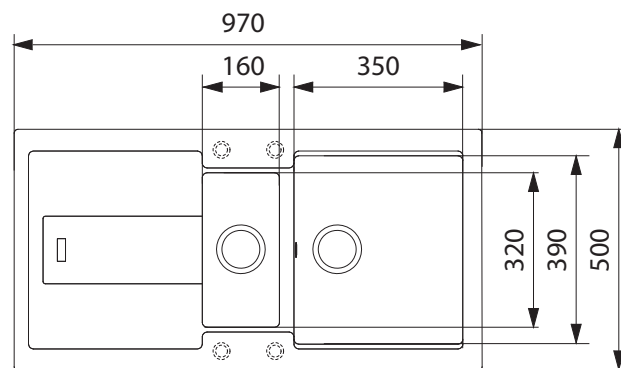

BLG 651 PW BALI

PRODUCT INFORMATION

| | |
|-------------------------|---|
| Installation | Topmount |
| Dimensions | 970 x 500mm |
| Cabinet Base | 600mm |
| Bowl Size | 350 x 390 x 180mm/25L 160 x 320 x 110mm/6L |
| Bowl Radius | 20mm |
| Cut-Out Size | 950 x 480mm |
| Cut-Out Template | No |
| Waste Outlet | Semi Integrated Waste |
| Overflow | Yes |
| Tap Holes | Yes (cut out 35mm) |
| Remote Waste | Yes |
| Finish | Fragranite |