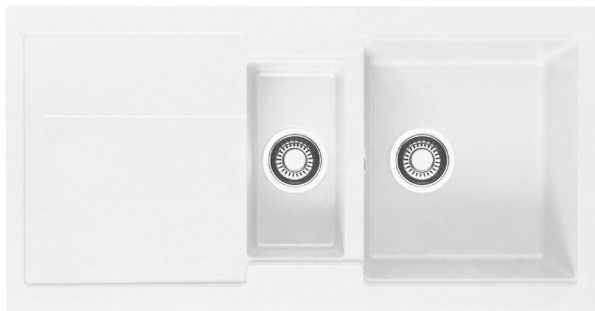

BLG 651 PW BALI

PRODUCT INFORMATION

| | |
|-------------------------|---|
| Installation | Topmount |
| Dimensions | 970 x 500mm |
| Cabinet Base | 600mm |
| Bowl Size | 350 x 390 x 180mm/25L 160 x 320 x 110mm/6L |
| Bowl Radius | 20mm |
| Cut-Out Size | 950 x 480mm |
| Cut-Out Template | No |
| Waste Outlet | Semi Integrated Waste |
| Overflow | Yes |
| Tap Holes | Yes (cut out 35mm) |
| Remote Waste | Yes |
| Finish | Fragranite |