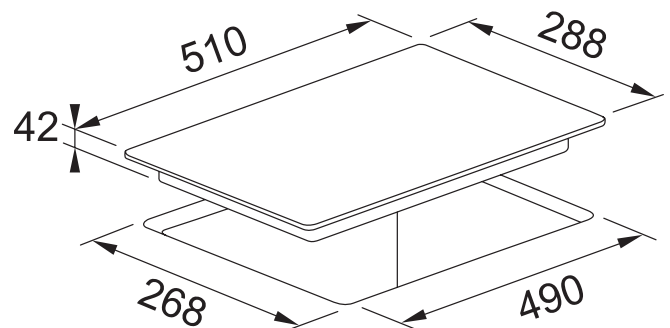

30CM 2 ZONE CERAMIC COOKTOP

FRSM302CTBKAUS

FEATURES & BENEFITS

Touch
Controls

Child
Lock

Frameless
Edge Profile

PRODUCT INFORMATION

Overall Dimensions (mm)	288(W) x 510(D) x 55(H)
Cut-Out Dimensions (mm)	268(W) x 490(D)
Number of Heating Zones	2
Power	220-240V 50/60Hz, 2900W Max
Control Interface	Touch Control
Display Colour	Red
Cooking Power	TOP: 1 x 700/1700W BOTTOM: 1 x 1200W
Child Lock	Yes
Pan Sensor	No
Boost	No
Functions	Dual Zone Timer
Edge Profile	Frameless
Finish	Black Glass
Warranty	2 Years

*Min 50mm between the cooktop and the wall or sides

PLEASE NOTE: Technical and product specifications may change; therefore, cut-outs for appliances should only be by physical product measurements. The above information is indicative only.