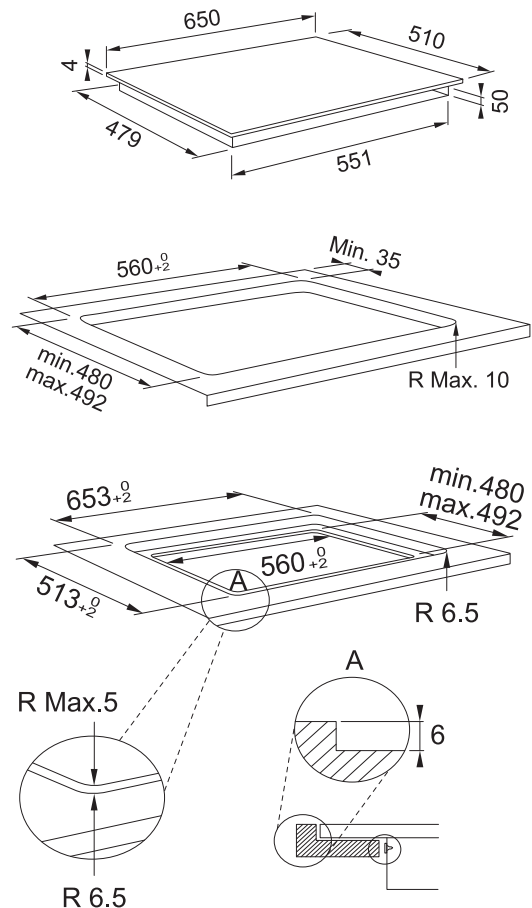

60CM INDUCTION COOKTOP

FSM654IBK

FEATURES & BENEFITS

PRODUCT INFORMATION

Overall Dimensions (mm) 650(W) x 510(D) x 54(H)

Cut-Out Dimensions (mm) 560(W) x 490(D)

Number of Heating Zones 4

Power 230V 50/60Hz
7.2kW

Control Interface Direct Touch

Display Colour Red

Child Lock Yes

Safety Devices Key Lock

Pan Sensory Yes

Boost Yes x 4

Edge Profile Frameless

Finish Black Glass

Warranty 2 Years

*Min 50mm between the cooktop and the wall or sides

PLEASE NOTE: Technical and product specifications may change; therefore, cut-outs for appliances should only be by physical product measurements. The above information is indicative only.