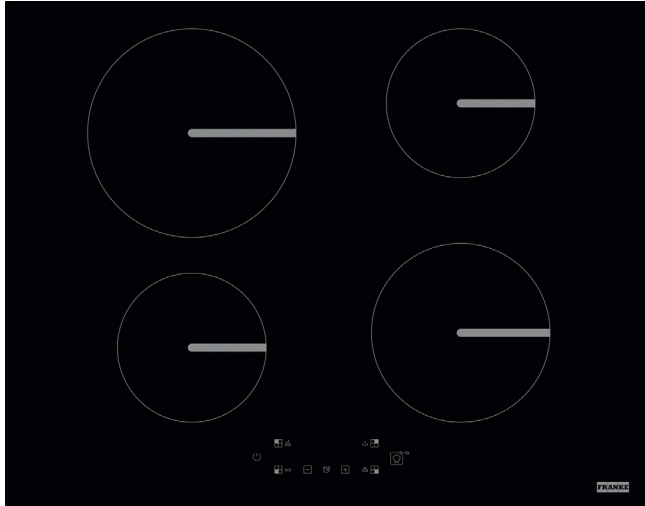

60CM INDUCTION COOKTOP

FSM654IBK

FEATURES & BENEFITS

PRODUCT INFORMATION

Overall Dimensions (mm) 650(W) x 510(D) x 54(H)

Cut-Out Dimensions (mm) 560(W) x 490(D)

Number of Heating Zones 4

Power 230V 50/60Hz
7.2kW

Control Interface Direct Touch

Display Colour Red

Child Lock Yes

Safety Devices Key Lock

Pan Sensory Yes

Boost Yes x 4

Edge Profile Frameless

Finish Black Glass