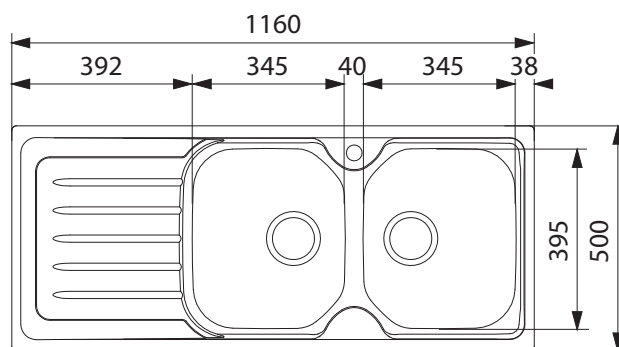

OLX 621 LHD ONDALINE

PRODUCT INFORMATION

Installation	Topmount
Dimensions	1160 x 500mm
Cabinet Base	800mm
Bowl Size	345 x 395 x 155mm/18L (x2)
Bowl Radius	89mm
Cut-Out Size	1140 x 480mm
Cut-Out Template	No
Waste Outlet	Semi Integrated Waste
Overflow	No
Tap Holes	Yes (cut out 35mm)
Remote Waste	No
Finish	Stainless Steel