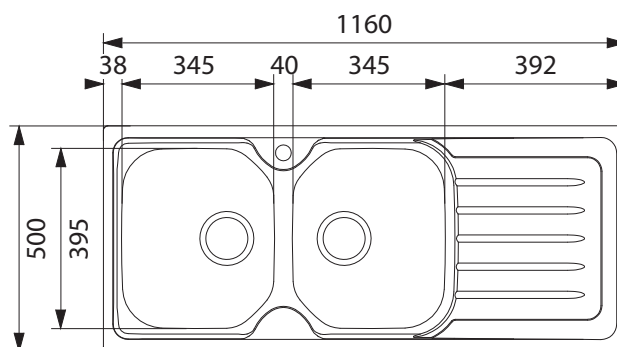

## PRODUCT INFORMATION

<b>Installation</b>	Topmount
<b>Dimensions</b>	1160 x 500mm
<b>Cabinet Base</b>	800mm
<b>Bowl Size</b>	345 x 395 x 155mm/18L (x2)
<b>Bowl Radius</b>	89mm
<b>Cut-Out Size</b>	1140 x 480mm
<b>Cut-Out Template</b>	No
<b>Waste Outlet</b>	Semi Integrated Waste
<b>Overflow</b>	No
<b>Tap Holes</b>	Yes (cut out 35mm)
<b>Remote Waste</b>	No
<b>Finish</b>	Stainless Steel