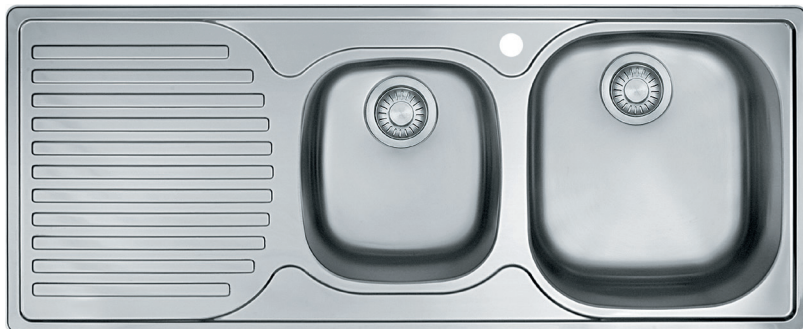

## PACIFIC PFX 621 LHD

Product Category	Sinks
Finish	Stainless Steel
Installation	Inset
Range	PACIFIC
Model	PFX 621 LHD
Warranty	50 Years

### PRODUCT INFORMATION

Article Number	101.0071.202
Dimensions	1200 x 500mm
Cabinet Base	800mm
Bowl Size	380 x 420 x 180mm/27L 300 x 340 x 150mm/20L
Bowl Radius	
Cut-Out Size	1185 x 485mm, cr=20
Cut-Out Template	No
Waste Outlet	Semi Integrated Waste
Overflow	No
Tap Holes	Yes (cut out 35mm)
Remote Waste	No
Opposite Configuration	101.0071.203
Accessories	<b>1</b> <b>2</b>