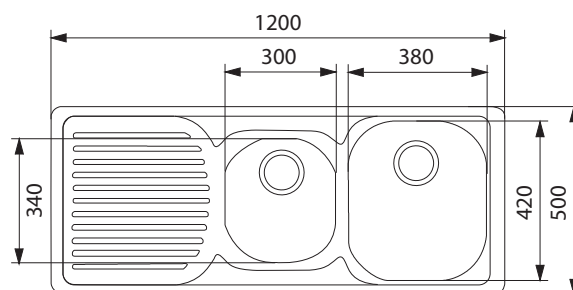

### PRODUCT INFORMATION

Article Number	101.0071.202
Dimensions	1200 x 500mm
Cabinet Base	800mm
Bowl Size	380 x 420 x 180mm/27L 300 x 340 x 150mm/20L
Bowl Radius	
Cut-Out Size	1185 x 485mm, cr=20
Cut-Out Template	No
Waste Outlet	Semi Integrated Waste
Overflow	No
Tap Holes	Yes (cut out 35mm)
Remote Waste	No
Opposite Configuration	101.0071.203
Accessories	<b>1</b> <b>2</b>