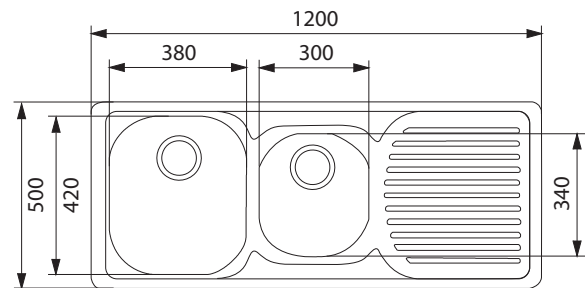

TECHNICAL DATASHEET

PACIFIC PFX 621 RHD

Product Category	Sinks
Finish	Stainless Steel
Installation	Inset
Range	PACIFIC
Model	PFX 621 RHD
Warranty	50 Years

PRODUCT INFORMATION

Article Number	
Dimensions	1200 x 500mm
Cabinet Base	800mm
Bowl Size	380 x 420 x 180mm/27L 300 x 340 x 150mm/20L
Bowl Radius	
Cut-Out Size	1185 x 485mm, cr=20
Cut-Out Template	No
Waste Outlet	Semi Integrated Waste
Overflow	No
Tap Holes	Yes (cut out 35mm)
Remote Waste	No
Opposite Configuration	
Accessories	1 2