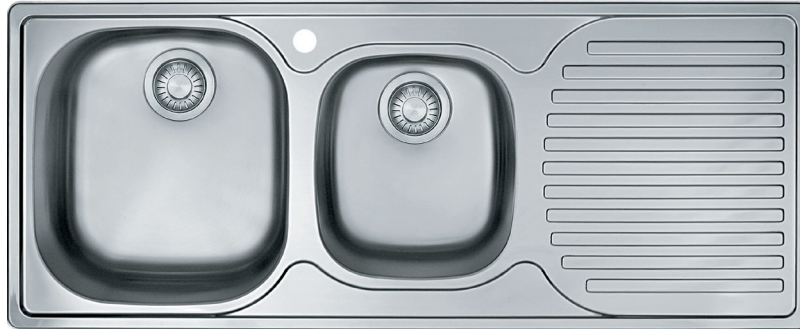

TECHNICAL DATASHEET

PACIFIC PFX 621 RHD

Product Category	Sinks
Finish	Stainless Steel
Installation	Inset
Range	PACIFIC
Model	PFX 621 RHD
Warranty	50 Years

PRODUCT INFORMATION

Article Number	
Dimensions	1200 x 500mm
Cabinet Base	800mm
Bowl Size	380 x 420 x 180mm/27L 300 x 340 x 150mm/20L
Bowl Radius	
Cut-Out Size	1185 x 485mm, cr=20
Cut-Out Template	No
Waste Outlet	Semi Integrated Waste
Overflow	No
Tap Holes	Yes (cut out 35mm)
Remote Waste	No
Opposite Configuration	
Accessories	1 2

Stainless Steel

Waste to Rear of Main Bowl

Sound Deadening Pads

Flexible Fixing System

Laser-Edge Profile

Make it wonderful

FRANKE