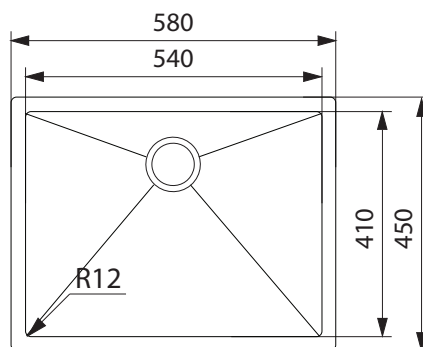

### PRODUCT INFORMATION

Article Number	
Dimensions	580 x 450mm
Cabinet Base	600mm
Bowl Size	540 x 410 x 200mm
Bowl Radius	12mm
Cut-Out Size	Template
Cut-Out Template	Yes
Waste Outlet	Semi Integrated Waste
Overflow	No
Tap Holes	No
Remote Waste	No
Opposite Configuration	N/A
Accessories	<b>1</b> <b>2</b> <b>3</b> <b>4</b>