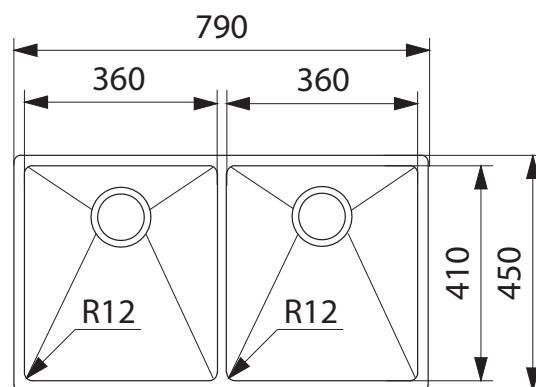

PZX 220-36 R12
PLANAR

PRODUCT INFORMATION

Installation	Topmount/Flushmount/Undermount
Dimensions	790 x 450mm
Cabinet Base	800mm
Bowl Size	360 x 410 x 200mm/29L (x2)
Bowl Radius	12mm
Cut-Out Size	Template
Cut-Out Template	Yes
Waste Outlet	Semi Integrated Waste
Overflow	No
Tap Holes	No
Remote Waste	No
Finish	Stainless Steel