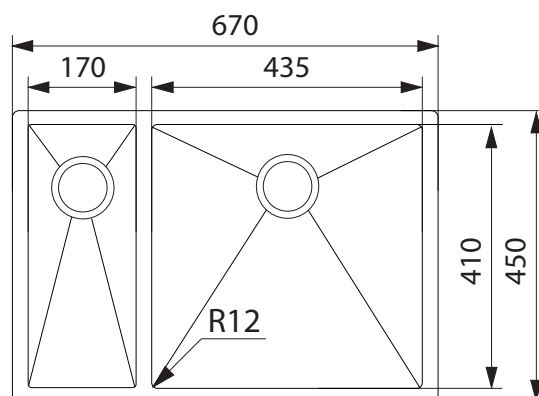

PZX 260 SBL R12 PLANAR

PRODUCT INFORMATION

Installation	Topmount/Flushmount/Undermount
Dimensions	670 x 450mm
Cabinet Base	800mm
Bowl Size	435 x 410 x 200mm/36L 170 x 410 x 150mm/10L
Bowl Radius	12mm
Cut-Out Size	Template
Cut-Out Template	Yes
Waste Outlet	Semi Integrated Waste
Overflow	No
Tap Holes	No
Remote Waste	No
Finish	Stainless Steel