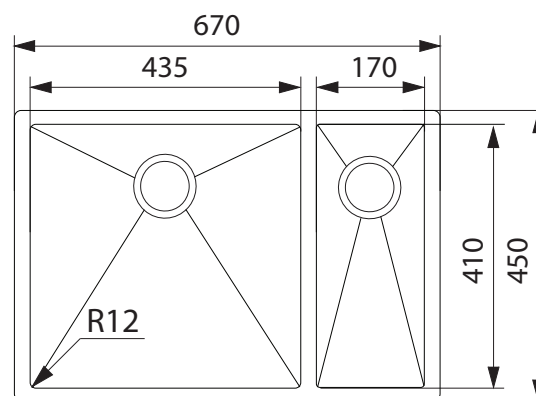

PZX 260 SBR R12 PLANAR

PRODUCT INFORMATION

Installation	Topmount/Flushmount/Undermount
Dimensions	670 x 450mm
Cabinet Base	800mm
Bowl Size	435 x 410 x 200mm/36L 170 x 410 x 150mm/10L
Bowl Radius	12mm
Cut-Out Size	Template
Cut-Out Template	Yes
Waste Outlet	Semi Integrated Waste
Overflow	No
Tap Holes	No
Remote Waste	No
Finish	Stainless Steel