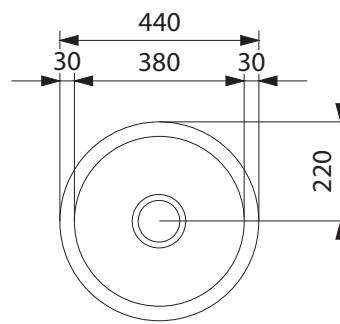

### PRODUCT INFORMATION

Article Number	101.0059.924
Dimensions	Ø 440mm
Cabinet Base	450mm
Bowl Size	Ø 380 x 180mm
Bowl Radius	Ø 440mm
Cut-Out Size	Ø 425mm
Cut-Out Template	No
Waste Outlet	Semi Integrated Waste
Overflow	No
Tap Holes	No
Remote Waste	No
Opposite Configuration	-
Accessories	<b>1</b>