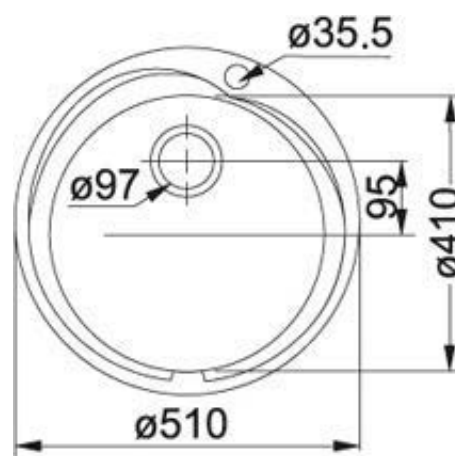

TECHNICAL DATASHEET

ROTONDO ROX 610-41

Product Category	Sinks
Finish	Stainless Steel
Installation	Topmount
Range	Rotondo
Model	ROX 610-41
Warranty	50 Years

PRODUCT INFORMATION

Article Number	101.0026.287
Dimensions	ø510 x 170mm/22L
Cabinet Base	600mm
Bowl Size	ø410mm
Cut-Out Size	ø490mm
Cut-Out Template	No
Waste Outlet	Semi Integrated Waste
Overflow	Yes (Slotted Overflow)
Tap Holes	Yes
Remote Waste	No