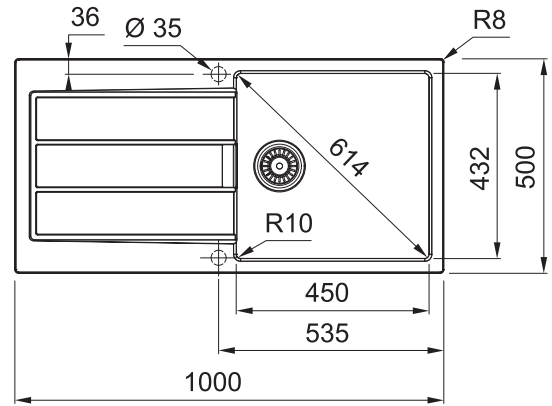

# SIRIUS 2.0

S2D611-100CB

## PRODUCT INFORMATION

<b>Installation</b>	Topmount
<b>Dimensions</b>	1000 x 500mm
<b>Cabinet Base</b>	600mm
<b>Bowl Size</b>	450 x 435 x 200mm / 39L
<b>Bowl Radius</b>	10mm
<b>Cut-Out Size</b>	984 x 484mm
<b>Waste Outlet</b>	Semi Integrated Waste
<b>Overflow</b>	Yes
<b>Tap Holes</b>	No
<b>Fast Fix Clips</b>	Yes
<b>Colour</b>	Carbon Black
<b>Warranty</b>	10 Years