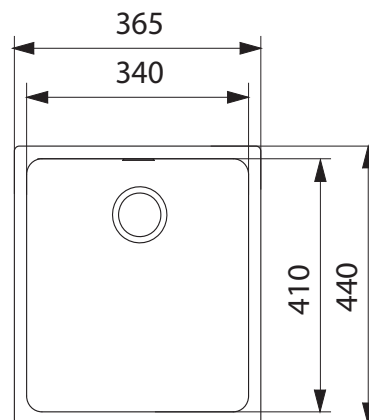

### PRODUCT INFORMATION

<b>Installation</b>	Undermount
<b>Dimensions</b>	365 x 440mm
<b>Cabinet Base</b>	450mm
<b>Bowl Size</b>	340 x 410 x 200mm/28L
<b>Bowl Radius</b>	10mm
<b>Cut-Out Size</b>	Template
<b>Cut-Out Template</b>	Yes
<b>Waste Outlet</b>	Semi Integrated Waste
<b>Overflow</b>	Yes
<b>Tap Holes</b>	No
<b>Remote Waste</b>	No
<b>Finish</b>	Tectonite