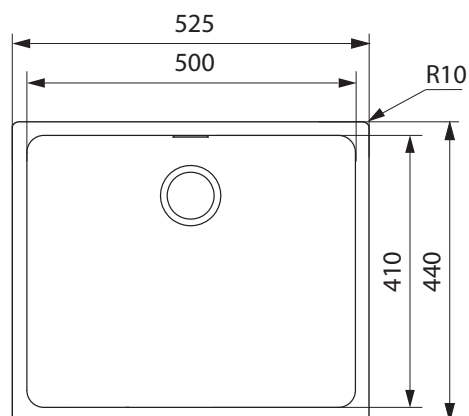

SID 110-50 CB SIRIUS

PRODUCT INFORMATION

Installation	Undermount
Dimensions	525 x 440mm
Cabinet Base	600mm
Bowl Size	500 x 410 x 200mm/41L
Bowl Radius	10mm
Cut-Out Size	500 x 410mm, cr=10
Cut-Out Template	Yes
Waste Outlet	Semi Integrated Waste
Overflow	Yes
Tap Holes	No
Remote Waste	No
Finish	Tectonite