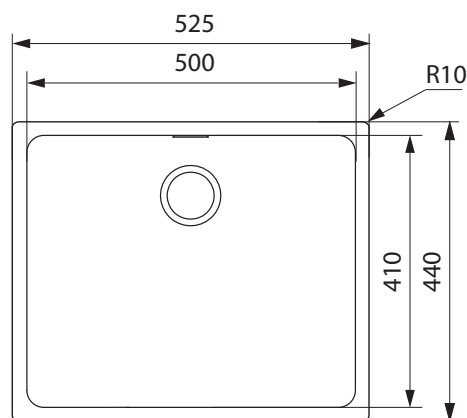

SID 110-50 PW
SIRIUS

PRODUCT INFORMATION

Installation	Undermount
Dimensions	525 x 440mm
Cabinet Base	600mm
Bowl Size	500 x 410 x 200mm/41L
Bowl Radius	10mm
Cut-Out Size	500 x 410mm, cr=10
Cut-Out Template	Yes
Waste Outlet	Semi Integrated Waste
Overflow	Yes
Tap Holes	No
Remote Waste	No
Finish	Tectonite