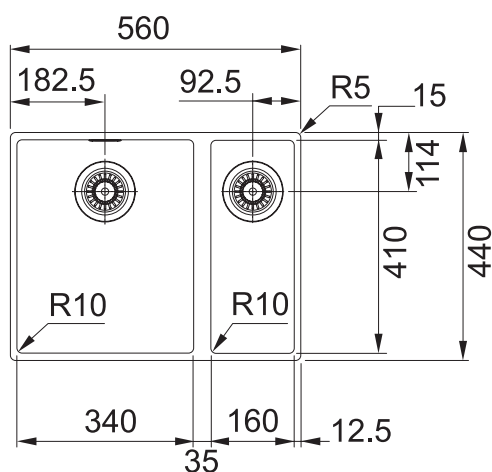

# SID 160 CB SIRIUS

## PRODUCT INFORMATION

<b>Installation</b>	Undermount
<b>Dimensions</b>	560 x 440mm
<b>Cabinet Base</b>	800mm
<b>Bowl Size</b>	340 x 410 x 200mm 160 x 410 x 140mm
<b>Bowl Radius</b>	10mm
<b>Cut-Out Size</b>	535 x 410 mm, cr=10
<b>Cut-Out Template</b>	Yes
<b>Waste Outlet</b>	Semi Integrated Waste
<b>Overflow</b>	Yes
<b>Tap Holes</b>	No
<b>Remote Waste</b>	No
<b>Finish</b>	Tectonite