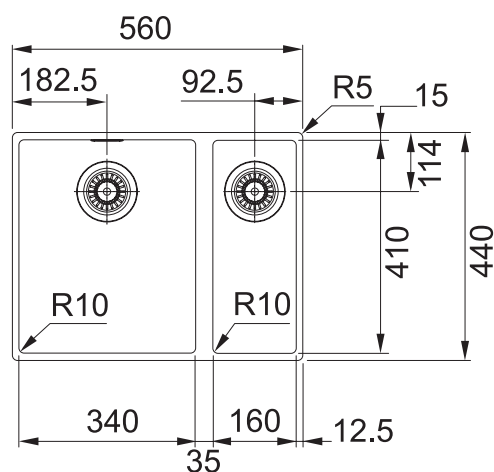

SID 160 PW SIRIUS

PRODUCT INFORMATION

Installation	Undermount
Dimensions	560 x 440mm
Cabinet Base	800mm
Bowl Size	340 x 410 x 200mm 160 x 410 x 140mm
Bowl Radius	10mm
Cut-Out Size	535 x 410 mm, cr=10
Cut-Out Template	Yes
Waste Outlet	Semi Integrated Waste
Overflow	Yes
Tap Holes	No
Remote Waste	No
Finish	Tectonite

4

DT 651
Extension Drainer

LAST UPDATED: 8 MAY 2020