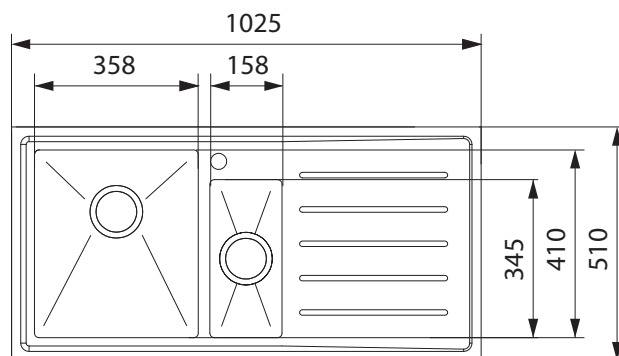

### PRODUCT INFORMATION

<b>Installation</b>	Topmount/Flushmount/Undermount
<b>Dimensions</b>	1025 x 510mm
<b>Cabinet Base</b>	600mm
<b>Bowl Size</b>	358 x 410 x 205mm/30L 158 x 345 x 145mm/8L
<b>Bowl Radius</b>	10mm
<b>Cut-Out Size</b>	Topmount: 1010 x 495mm, cr=10 Undermount: Template
<b>Cut-Out Template</b>	Yes
<b>Waste Outlet</b>	Semi Integrated Waste
<b>Overflow</b>	No
<b>Tap Holes</b>	Yes
<b>Remote Waste</b>	No
<b>Finish</b>	Stainless Steel