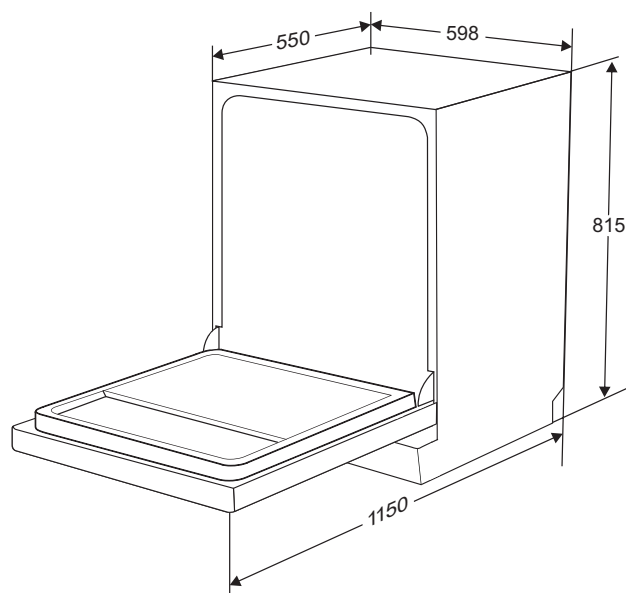

FCDW60FI

60CM FULLY-INTEGRATED DISHWASHER

*Door panel and kickplate not included

PRODUCT INFORMATION

Overall Dimensions (mm)	598(W) x 815(H) x 550(D)
Weight - Gross	42kg
Capacity	15 Place Settings
Power	220-240V 50Hz, 2100W Max
WELS Rating	5 Stars/12L Per Wash Reg No: D02520
Energy Rating	4 Stars/238kWh Per Year Reg No: ADW0628
Noise Level	47dB
Delay Start	1-24 Hours
Cutlery Location	Cutlery Drawer (Top Shelf)
Built In Indicator	Light to floor when running
Auto Wash	Yes
Programmes	7
Aquastop	Electronic
Inlet Hose Length	1500mm
Outlet Hose Exposed Length	1400mm
Drying System	Turbo Drying
Warranty	2 Years

PLEASE NOTE: Technical and product specifications may change; therefore, cut-outs for appliances should only be by physical product measurements. The above information is indicative only.

LAST UPDATED: 5 MARCH 2021