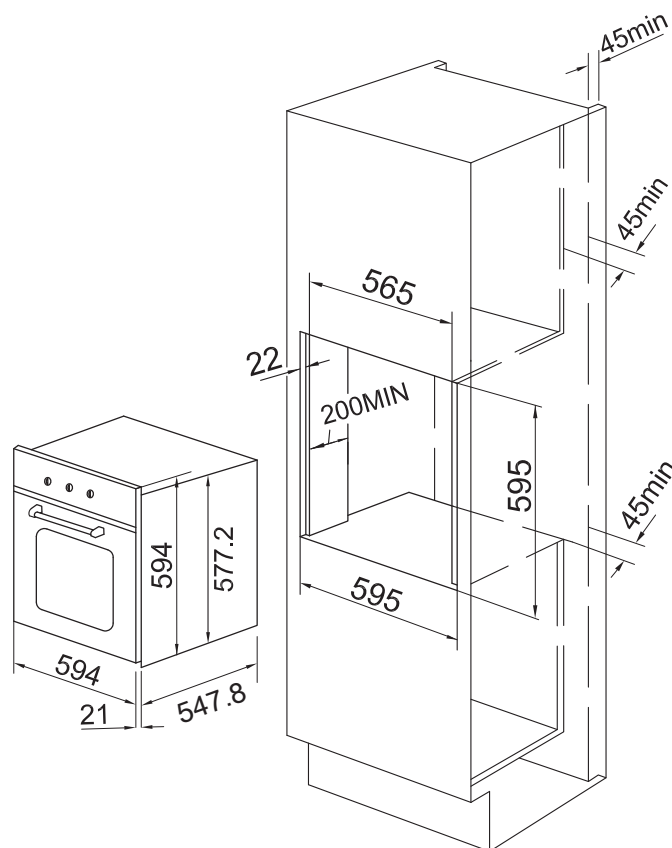

FCE60M10B

60CM MULTIFUNCTION OVEN

PRODUCT INFORMATION

Overall Dimensions (mm)	594(W) x 594(H) x 569(D)
Capacity	73L Net
Oven Functions	10
Pyrolytic Function	No
Power	220-240V 50/60Hz, 3230W Max
Display	White LCD Display
Control Interface	Touch Control
Oven Door	Triple Glaze
Lighting	Single
Child Lock	Yes
Soft Close	Yes
Finish	Black Glass
Accessories	Telescopic Runner Set x 1 Wire Racks x 2 Baking Tray with Wire Rack x 1
Warranty	2 Years

PLEASE NOTE: Technical and product specifications may change; therefore, cut-outs for appliances should only be by physical product measurements. The above information is indicative only.

LAST UPDATED: 11 OCT 2019