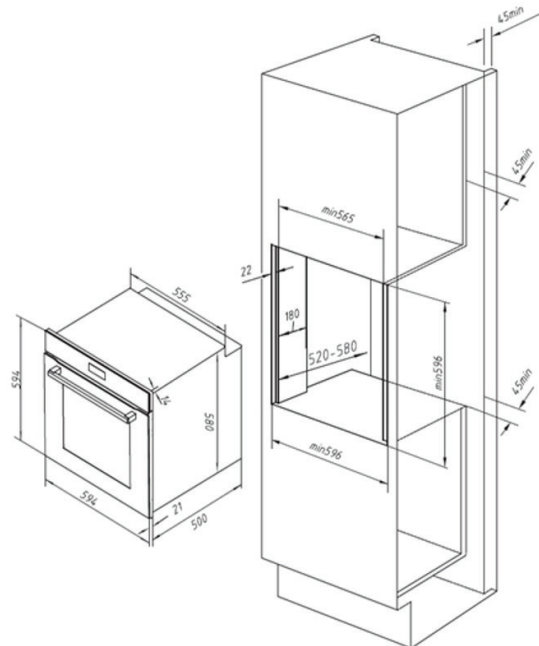

PLEASE NOTE: Technical and product specifications may change; therefore, cut-outs for appliances should only be by physical product measurements. The above information is indicative only.

LAST UPDATED: 05 JULY 2024