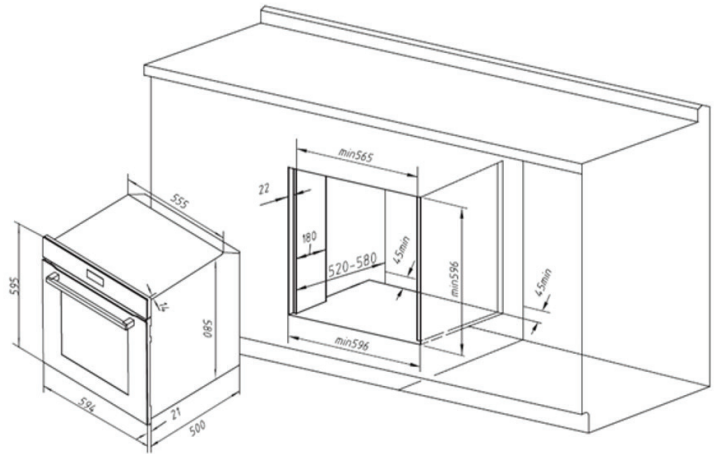

60CM 14 FUNCTION OVEN

FCE60M14B3

PRODUCT INFORMATION

Overall Dimensions (mm) 594(W) x 594(H) x 554(D)

Capacity 73L Net

Oven Functions 14

Pyrolytic Function No

Power 220-240V, 50Hz/60Hz,
max 3400W

Display White LCD Display

Control Interface Touch Control

Oven Door Triple Glaze

Lighting Single

Child Lock Yes

Soft Close Yes

Finish Black Glass

Accessories Telescopic Runner Set x 1
Wire Racks x 2
Baking Tray with Wire Rack x 1