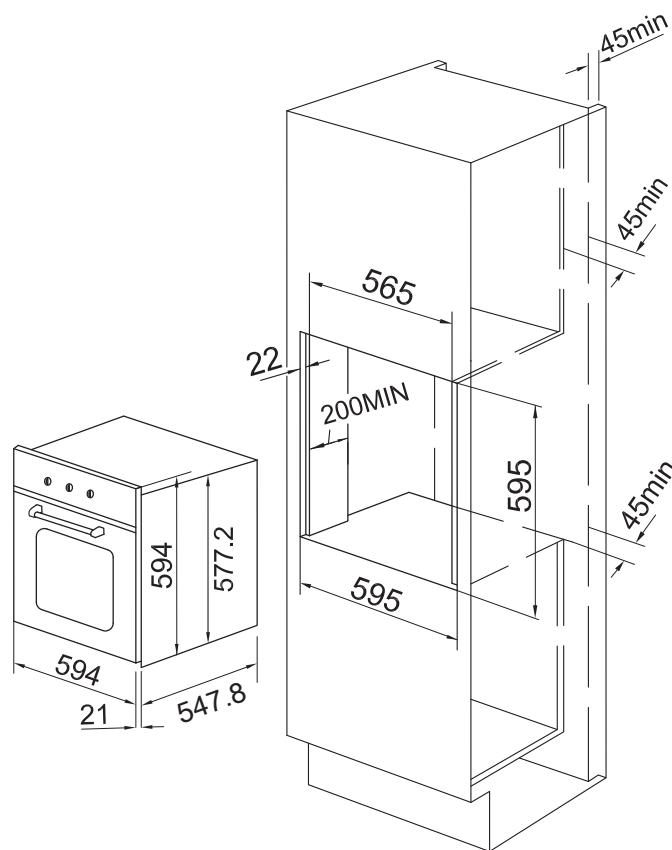

## 60CM MULTIFUNCTION OVEN

### PRODUCT INFORMATION

|                                |  |
|--------------------------------|--|
| <b>Overall Dimensions (mm)</b> | 594(W) x 594(H) x 569(D)                         |
| <b>Capacity</b>                | 73L Net  |
| <b>Oven Functions</b>          | 5  |
| <b>Pyrolytic Function</b>      | No   |
| <b>Power</b>                   | 220-240V 50/60Hz,<br>2635W Max                   |
| <b>Display</b>                 | White LCD Display                                |
| <b>Control Interface</b>       | Rotary Control                                   |
| <b>Oven Door</b>               | Triple Glaze                                     |
| <b>Lighting</b>                | Single   |
| <b>Child Lock</b>              | No   |
| <b>Soft Close</b>              | No   |
| <b>Finish</b>                  | Black Glass                                      |
| <b>Accessories</b>             | Wire Racks x 2<br>Baking Tray with Wire Rack x 1 |
| <b>Warranty</b>                | 2 Years  |