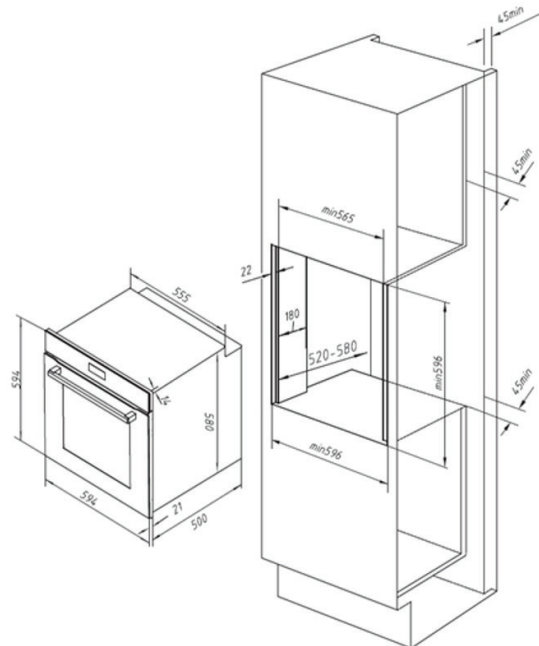

PLEASE NOTE: Technical and product specifications may change; therefore, cut-outs for appliances should only be by physical product measurements. The above information is indicative only.

LAST UPDATED: 26 JULY 2024