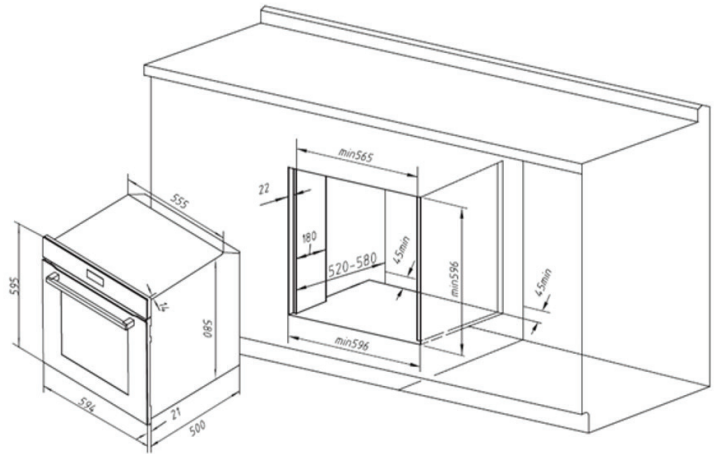

60CM 5 FUNCTION OVEN

FCE60M5B3

PRODUCT INFORMATION

Overall Dimensions (mm) 594(W) x 594(H) x 521(D)

Capacity 73L Net

Oven Functions 5

Pyrolytic Function No

Power 220-240V, 50Hz/60Hz,
max 2000W

Display White LCD Display

Control Interface Knob Control

Oven Door Triple Glaze

Lighting Single

Child Lock Yes

Soft Close No

Finish Black Glass

Accessories Wire Racks x 2
Baking Tray with Wire Rack x 1