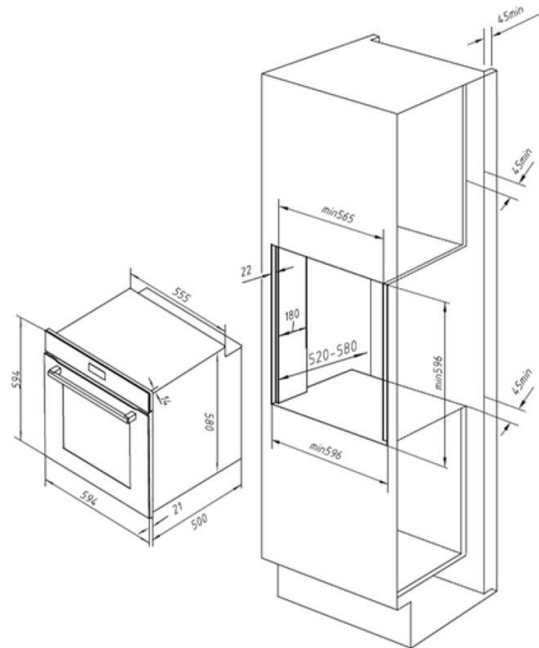

PLEASE NOTE: Technical and product specifications may change; therefore, cut-outs for appliances should only be by physical product measurements. The above information is indicative only.

LAST UPDATED: 26 JULY 2024