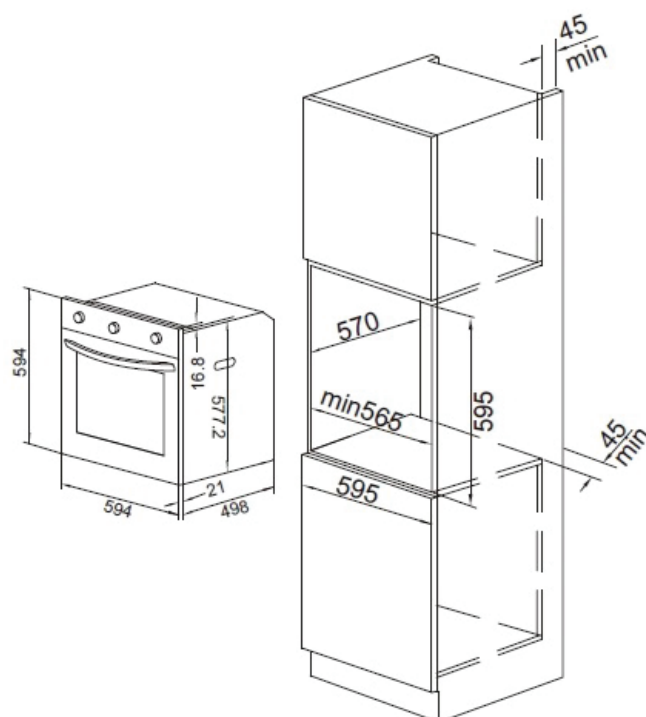

FCE60P16B2

60CM PYROLYTIC MULTIFUNCTION OVEN

PRODUCT INFORMATION

Overall Dimensions (mm)	594(W) x 594(H) x 519(D)
Capacity	73L Net
Oven Functions	16
Pyrolytic Function	Yes
Power	220-240V, 50Hz/60Hz, max 3600W
Display	White LCD Display
Control Interface	Touch Control
Oven Door	Quadruple Glaze
Lighting	Single
Child Lock	Yes
Soft Close	Yes
Finish	Black Glass
Accessories	Telescopic Runner Set x 1 Wire Racks x 2 Baking Tray with Wire Rack x 1
Warranty	2 Years

PLEASE NOTE: Technical and product specifications may change; therefore, cut-outs for appliances should only be by physical product measurements. The above information is indicative only.

LAST UPDATED: 06 JUNE 2022