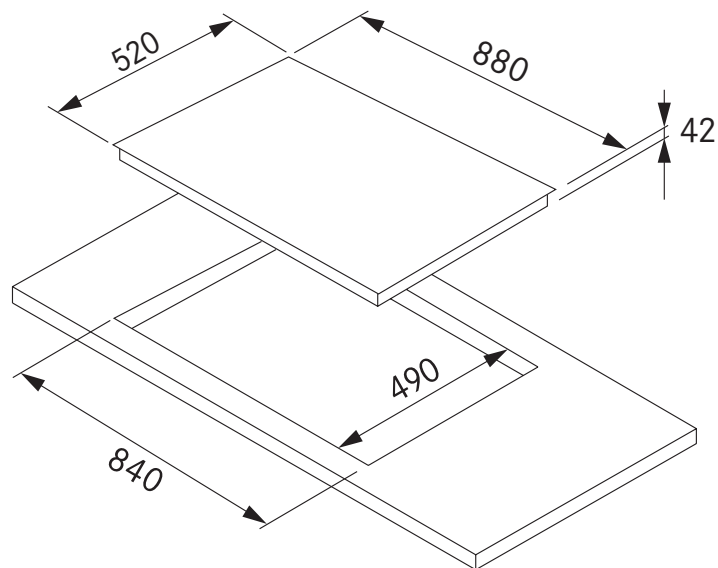

FCE905B1

90CM CERAMIC COOKTOP

PRODUCT INFORMATION

Overall Dimensions (mm)	880(W) x 520(D) x 46(H)
Cut-Out Dimensions (mm)	840(W) x 490(D)
Number of Heating Zones	5
Power	220-240V 50/60Hz, 6000W Max 25A Connection
Control Interface	Touch Control
Display Colour	Red
Cooking Power	1x1200W 2x 1800W 1x 2300W Middle: 2400W/1500W
Child Lock	Yes
Pan Sensor	No
Boost	No
Functions	Pause and Recall Functions Keep Warm Function Residual Heat Indicator
Edge Profile	Frameless
Finish	Black Glass
Warranty	2 Years

*Min 50mm between the cooktop and the wall or sides

PLEASE NOTE: Technical and product specifications may change; therefore, cut-outs for appliances should only be by physical product measurements. The above information is indicative only.