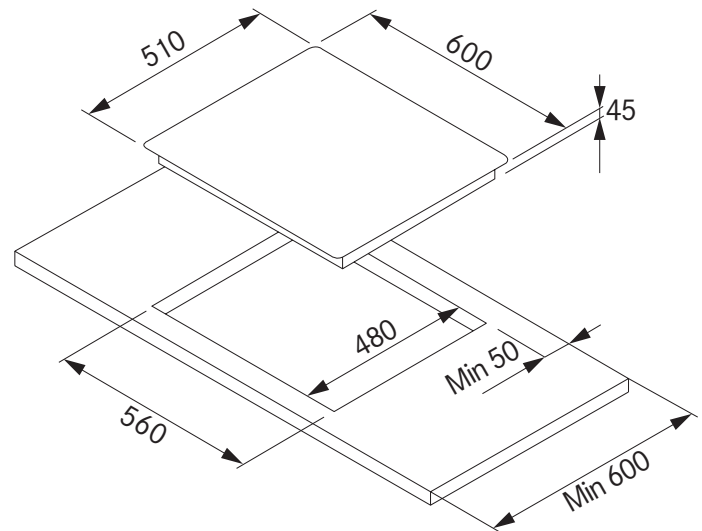

FCG604S1

60CM GAS COOKTOP

PRODUCT INFORMATION

| | |
|--------------------------------------|-------------------------|
| Overall Dimensions (mm) | 600(W) x 510(D) x 87(H) |
| Cut-Out Dimensions (mm) | 560(W) x 480(D) |
| Number of Burners | 4 |
| Power | 220-240V 50/60Hz, 0.6W |
| Gas Type | Natural Gas or LPG |
| Control Interface | Control Knobs |
| Wok Burner Output (MJ/h)* | 11 |
| Medium Burners Output (MJ/h)* | 7 |
| Smaller Burner Output (MJ/h)* | 4 |
| Ignition System | Electric |
| Flame Failure | Yes |
| Trivet Type | Cast Iron |
| Finish | Stainless Steel |
| Warranty | 2 Years |

*Natural gas output

PLEASE NOTE: Technical and product specifications may change; therefore, cut-outs for appliances should only be by physical product measurements. The above information is indicative only.