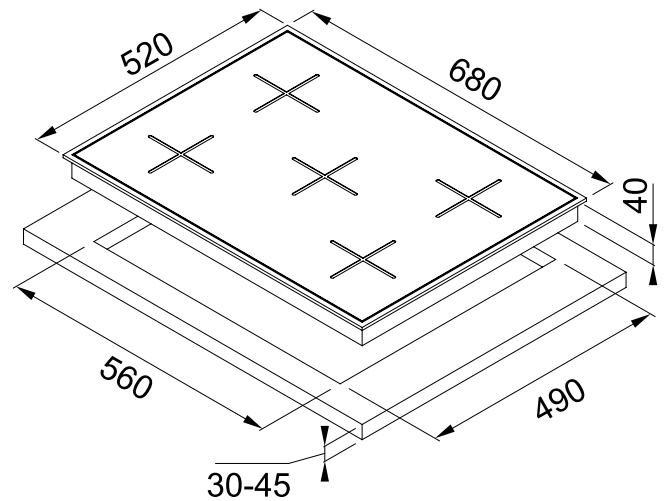

PLEASE NOTE: Technical and product specifications may change; therefore, cut-outs for appliances should only be by physical product measurements. The above information is indicative only.

LAST UPDATED: 18 SEP 2024