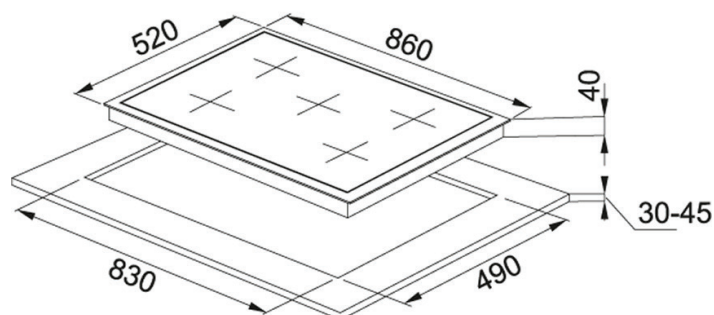

FCG905B1

90CM GAS COOKTOP

PRODUCT INFORMATION

Overall Dimensions (mm)	860(W) x 520(D) x 55(H)
Cut-Out Dimensions (mm)	830(W) x 490(D)
Number of Burners	5
Power	220-240V 50/60Hz, 0.6W max
Gas Type	Natural Gas or LPG
Control Interface	Control Knobs
Wok Burner Output (MJ/h)*	13.7
Large Burner Output (MJ/h)	10.8
Medium Burners Output (MJ/h)*	6.3
Smaller Burner Output (MJ/h)*	3.6
Ignition System	Electric
Flame Failure	Yes
Trivet Type	Cast Iron
Finish	Black Glass
Warranty	2 years