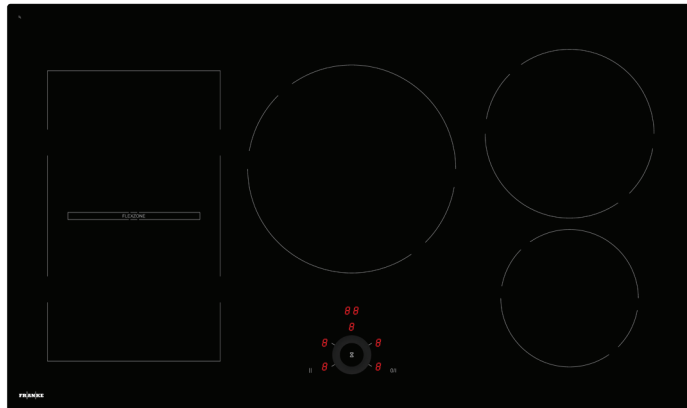

FCI905B1

90CM INDUCTION COOKTOP

PRODUCT INFORMATION

Overall Dimensions (mm)	880(W) x 520(D) x 54(H)
Cut-Out Dimensions (mm)	810(W) x 490(D)
Number of Heating Zones	5
Power	230V 50/60Hz, 7400W Max 32A Connection
Control Interface	Touch Control
Display Colour	Red
Cooking Zones	2x 1400W 1x 1400W (Nominal) 2000W (Boost) 2x 2300W (Nominal) 3000W (Boost)
Child Lock	Yes
Bridging	Yes
Pan Sensory	Yes
Boost	Yes
Functions	Pause and Recall Functions Keep Warm Function Residual Heat Indicator
Edge Profile	Frameless
Finish	Black Glass
Warranty	2 Years

*Min 50mm between the cooktop and the wall or sides

PLEASE NOTE: Technical and product specifications may change; therefore, cut-outs for appliances should only be by physical product measurements. The above information is indicative only.