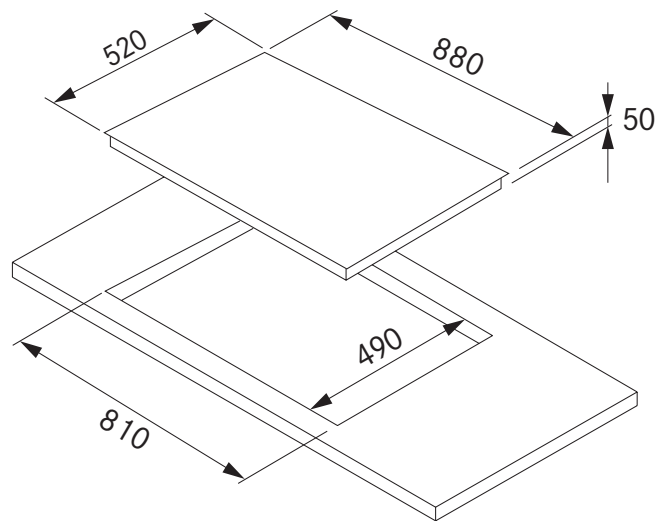

FCI905B1

90CM INDUCTION COOKTOP

PRODUCT INFORMATION

Overall Dimensions (mm)	880(W) x 520(D) x 54(H)
Cut-Out Dimensions (mm)	810(W) x 490(D)
Number of Heating Zones	5
Power	230V 50/60Hz, 7400W Max 32A Connection
Control Interface	Touch Control
Display Colour	Red
Cooking Zones	2x 1400W 1x 1400W (Nominal) 2000W (Boost) 2x 2300W (Nominal) 3000W (Boost)
Child Lock	Yes
Bridging	Yes
Pan Sensory	Yes
Boost	Yes
Functions	Pause and Recall Functions Keep Warm Function Residual Heat Indicator
Edge Profile	Frameless
Finish	Black Glass
Warranty	2 Years

*Min 50mm between the cooktop and the wall or sides

PLEASE NOTE: Technical and product specifications may change; therefore, cut-outs for appliances should only be by physical product measurements. The above information is indicative only.