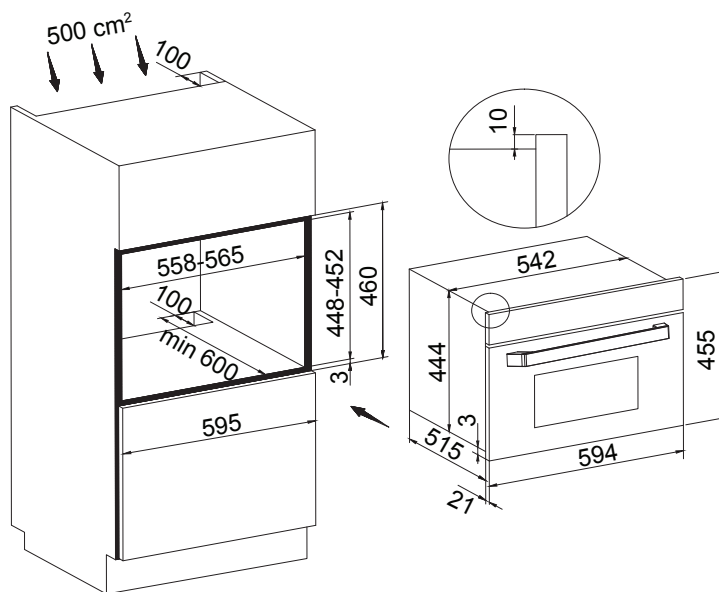

PLEASE NOTE: Technical and product specifications may change; therefore, cut-outs for appliances should only be by physical product measurements. The above information is indicative only.

LAST UPDATED: 11 OCT 2019