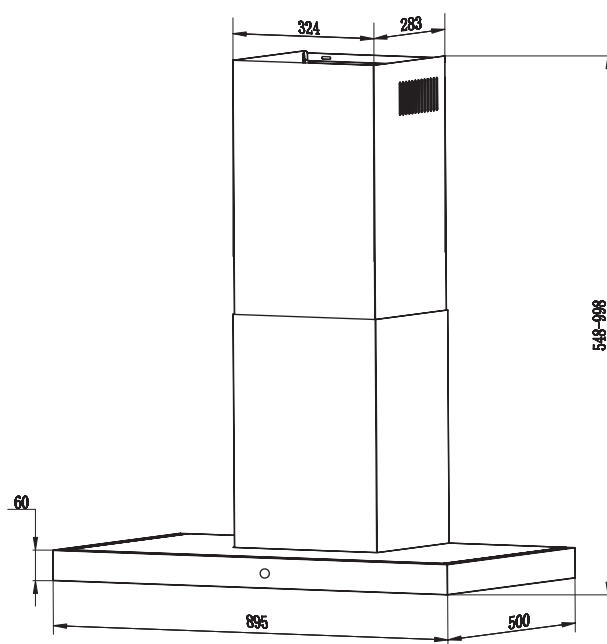

FCTSH90XB1

90CM T-SHAPED RANGEHOOD

PRODUCT INFORMATION

Overall Dimensions (mm)	895(W) x 548-998(H) x 500(D)
Power	220-240V 50Hz, 300W max
Number of Fan Speeds	3
Control Interface	Touch Controls
Noise Level	59dB
Lighting	Twin LED
Air Outlet	ø150mm
Filter	3 x 6 Layer Aluminum Mesh Filters (Dishwasher Safe)
Air Flow	870m ³ /h
Finish	Stainless Steel and Black Glass
Warranty	2 Years

PLEASE NOTE: Technical and product specifications may change; therefore, cut-outs for appliances should only be by physical product measurements. The above information is indicative only.

LAST UPDATED: 10 JULY 2020