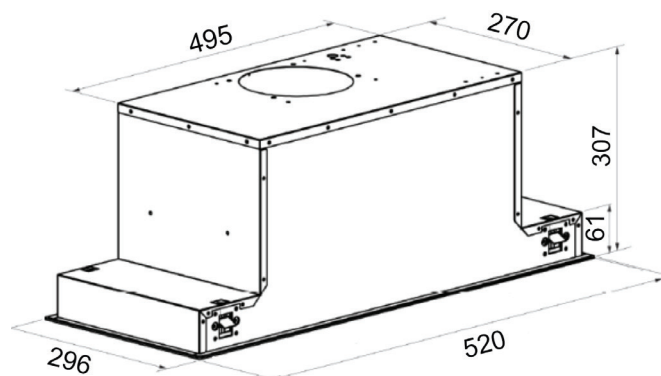

FCUH52BAU

52CM UNDERCUPBOARD RANGEHOOD

PRODUCT INFORMATION

Overall Dimensions (mm)	520(W) x 307(H) x 296(D)
Cut-Out Dimensions (mm)	500(W) x 275(D)
Power	220-240V 50Hz, 280W max
Number of Fan Speeds	3
Control Interface	Touch Controls
Lighting	LED Light Panel
Air Outlet	ø150mm
Filter	1 x Aluminum Mesh Filters (Dishwasher Safe)
Air Flow	600m ³ /h
Finish	Tempered Black Glass Trim
Warranty	2 Years

PLEASE NOTE: Technical and product specifications may change; therefore, cut-outs for appliances should only be by physical product measurements. The above information is indicative only.

LAST UPDATED: 24 JUNE 2020