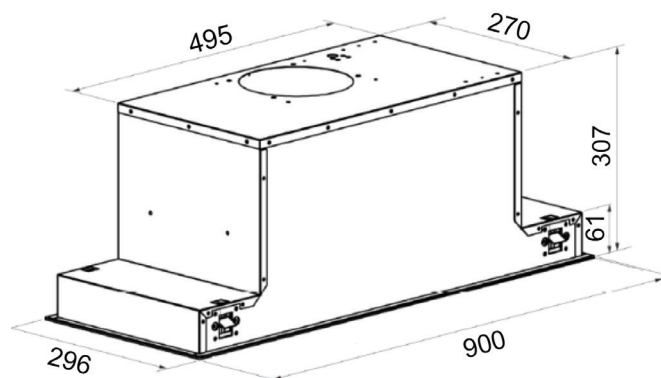

FCUH90BAU

90CM UNDERCUPBOARD RANGEHOOD

PRODUCT INFORMATION

Overall Dimensions (mm)	900(W) x 307(H) x 296(D)
Cut-Out Dimensions (mm)	880(W) x 275(D)
Power	220-240V 50Hz, 290W max
Number of Fan Speeds	3
Control Interface	Touch Controls
Lighting	LED Light Panel
Air Outlet	ø150mm
Filter	1 x Aluminum Mesh Filters (Dishwasher Safe)
Air Flow	800m ³ /h
Finish	Tempered Black Glass Trim
Warranty	2 Years

PLEASE NOTE: Technical and product specifications may change; therefore, cut-outs for appliances should only be by physical product measurements. The above information is indicative only.

LAST UPDATED: 24 JUNE 2020