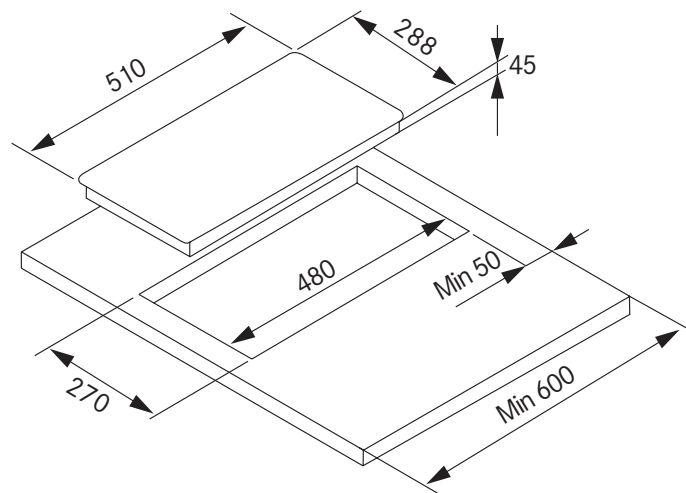

## 30CM GAS COOKTOP

### PRODUCT INFORMATION

<b>Overall Dimensions (mm)</b>	288(W) x 510(D) x 48(H)
<b>Cut-Out Dimensions (mm)</b>	270(W) x 480(D)
<b>Number of Burners</b>	2
<b>Power</b>	220-240V 50/60Hz, 0.6W
<b>Gas Type</b>	Natural Gas or LPG
<b>Control Interface</b>	Stainless Steel Knobs
<b>Large Burner Output (MJ/h)*</b>	10.8
<b>Small Burner Output (MJ/h)*</b>	4
<b>Ignition System</b>	Electric
<b>Flame Failure</b>	Yes
<b>Trivet Type</b>	Cast Iron
<b>Finish</b>	Stainless Steel
<b>Warranty</b>	2 Years