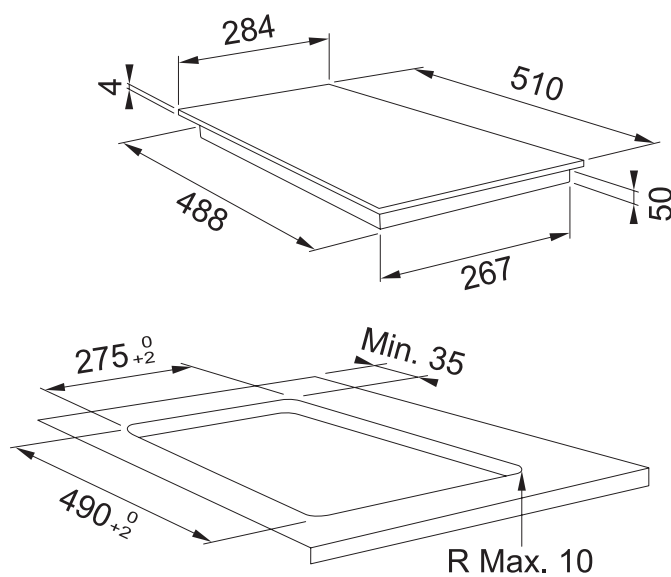

FSM302IBK

30CM INDUCTION COOKTOP

PRODUCT INFORMATION

Overall Dimensions (mm)	284(W) x 510(D) x 54(H)
Cut-Out Dimensions (mm)	275(W) x 490(D)
Number of Heating Zones	2
Power	220-240V 50/60Hz 3600W Max
Control Interface	Touch Control
Total Power	3600W
Child Lock	Yes
Pan Sensor	Yes
Boost	Yes
Edge Profile	Frameless
Finish	Black Glass
Warranty	2 Years

PLEASE NOTE: Technical and product specifications may change; therefore, cut-outs for appliances should only be by physical product measurements. The above information is indicative only.

LAST UPDATED: 24 FEB 2022