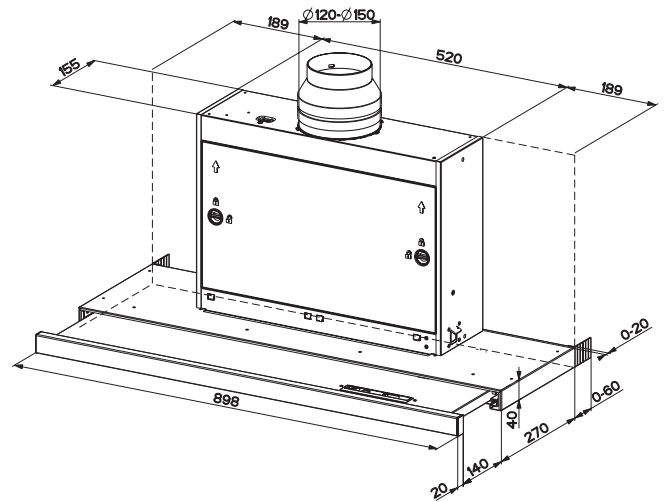

FTC922XSAU

90CM SLIDE OUT RANGEHOOD

PRODUCT INFORMATION

| | |
|--------------------------------|--------------------------|
| Overall Dimensions (mm) | 898(W) x 420(H) x 411(D) |
| Power | 220-240V 50Hz, 258W max |
| Number of Fan Speeds | 4 |
| Control Interface | Slide Controls |
| Noise Level | 69dB |
| Lighting | Twin LED |
| Air Outlet | ø120-150mm |
| Filter | 2 x Aluminum Mesh |
| Air Flow | 645m ³ /h |
| Finish | Stainless Steel Trim |
| Warranty | 2 Years |