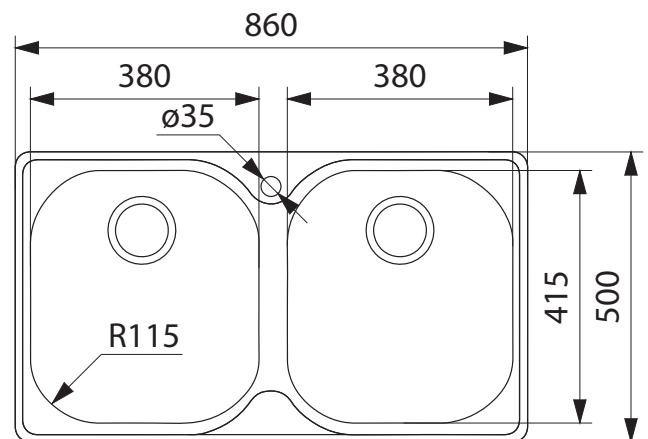

PFX 620B  
AURORA SINK

PRODUCT INFORMATION

Installation	Topmount/Undermount
Dimensions	860(W) x 500(H) mm
Cabinet Base	900mm
Bowl Size	380(W) x 415(H) x 180(D)mm/ 26L (x2)
Bowl Radius	115mm
Cut-Out Size	Template
Cut-Out Template	Yes
Waste Outlet	Semi Integrated Waste
Overflow	No
Tap Holes	ø35mm
Remote Waste	No
Finish	Stainless Steel

1 ACCESSORIES AVAILABLE    1 ACCESSORIES INCLUDED

IF THE MODEL CODE HAS A 'B' AT THE END, THE SINK DOES NOT INCLUDE ACCESSORIES.

ACCESSORIES

- 1

**DB 425**  
Drainer Basket
  - 2

**DT 206**  
Extension Drainer
  - 3