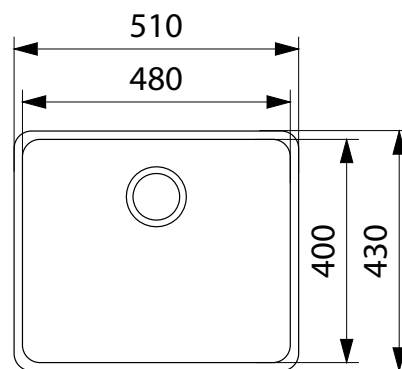

Franke Ancona ANX 110-48 Single Bowl Undermount Sink Stainless Steel

2400800

SPECIFICATIONS

Recommended Use	Domestic, Hotel & Commercial
Plug & Waste	Basket Waste with Cover
Bowl Type	Single Bowl
Bowl Configuration	Single Bowl No Drainer
Mounting	Undermount
Overflow Configuration	Overflow
Taphole Configuration	No Taphole
Sink Colour	Stainless Steel
Finish	Satin
Material	Stainless Steel (304 Grade)
Plug & Waste Size	90mm

WARRANTY

Warranty - Domestic Use	50 Years - Replacement Only
Warranty - Commercial Use	12 Months - Replacement Only
Spare Parts (Plug and waste, clips)	12 Months - Parts and Labour

Please refer to Warranty Page for full Terms and Conditions

NOTE

Sinks must be installed using an instruction manual. No responsibility will be taken for damage that occurs where an instruction manual has not been used.

CLEANING RECOMMENDATIONS:

We recommend the use of soapy water or approved cleaners. This product should not be cleaned with abrasive materials. Damage caused by any improper treatment is not covered by the product warranty. Refer to Warranty Conditions.

To see the complete Franke range go to www.reece.com.au