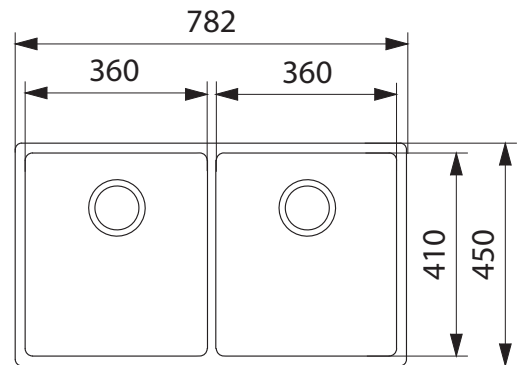

TECHNICAL DATASHEET

BOW BXX 220-36/36

Product Category	Sinks
Finish	Stainless Steel
Installation	Topmount/Undermount/ Flushmount
Range	BOW
Model	BXX 220-36/36
Warranty	50 Years

PRODUCT INFORMATION

Dimensions	782 x 450mm
Cabinet Base	800mm
Bowl Size	360 x 410 x 200mm/28L (x2)
Bowl Radius	12mm
Cut-Out Size	Template
Cut-Out Template	Yes
Waste Outlet	Semi Integrated Waste
Overflow	No
Tap Holes	No
Remote Waste	No
Accessories	1 2 3 4