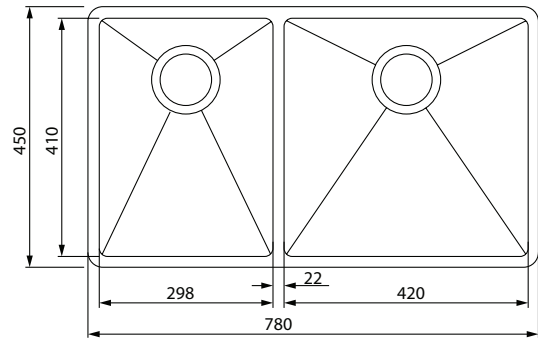

Article Number	127.0503.561-FPC
Dimensions	780 x 450mm
Cabinet Base	800mm
Bowl Size	420 x 410 x 200mm/34L 298 x 410 x 200mm/24L
Bowl Radius	12mm
Cut-Out Size	Template
Cut-Out Template	Yes
Waste Outlet	Semi Integrated Waste
Overflow	No
Tap Holes	No
Remote Waste	No
Opposite Configuration	Yes
Accessories	1 2 3 4