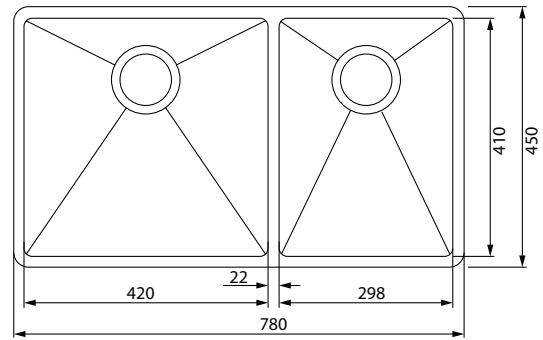

Article Number	127.0503.561-FPC
Dimensions	780 x 450mm
Cabinet Base	800mm
Bowl Size	420 x 410 x 200mm/34L 298 x 410 x 200mm/24L
Bowl Radius	12mm
Cut-Out Size	Template
Cut-Out Template	Yes
Waste Outlet	Semi Integrated Waste
Overflow	No
Tap Holes	No
Remote Waste	No
Opposite Configuration	Yes
Accessories	1 2 3 4