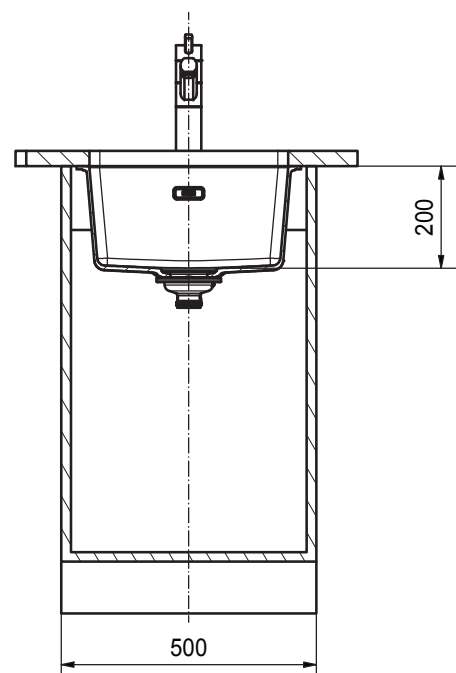

Franke City MRG110-39ON Single Bowl Undermount Sink Onyx

2414001

SPECIFICATIONS

Recommended Use	Domestic, Hotel & Commercial
Plug & Waste	Basket Waste with Cover
Bowl Type	Single Bowl
Bowl Configuration	Single Bowl No Drainer
Mounting	Undermount
Overflow Configuration	Overflow
Taphole Configuration	No Taphole
Sink Colour	Onyx
Finish	Matte
Material	Fragranite
Plug & Waste Size	90mm

WARRANTY

Warranty - Domestic Use	50 Years - Replacement Only
Warranty - Commercial Use	12 Months - Replacement Only
Spare Parts (Plug and waste, clips)	12 Months - Parts and Labour

Please refer to Warranty Page for full Terms and Conditions

NOTE

Sinks must be installed using an instruction manual. No responsibility will be taken for damage that occurs where an instruction manual has not been used.

CLEANING RECOMMENDATIONS:

We recommend the use of soapy water or approved cleaners. This product should not be cleaned with abrasive materials. Damage caused by any improper treatment is not covered by the product warranty. Refer to Warranty Conditions

To see the complete Franke range go to www.reece.com.au