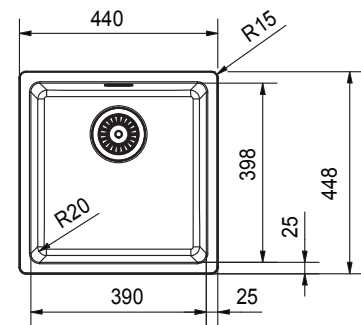

Franke City MRG110-39ON Single Bowl Undermount Sink Onyx

2414001

SPECIFICATIONS

Recommended Use	Domestic, Hotel & Commercial
Plug & Waste	Basket Waste with Cover
Bowl Type	Single Bowl
Bowl Configuration	Single Bowl No Drainer
Mounting	Undermount
Overflow Configuration	Overflow
Taphole Configuration	No Taphole
Sink Colour	Onyx
Finish	Matte
Material	Fragranite
Plug & Waste Size	90mm

WARRANTY

Warranty - Domestic Use	50 Years - Replacement Only
Warranty - Commercial Use	12 Months - Replacement Only
Spare Parts (Plug and waste, clips)	12 Months - Parts and Labour

Please refer to Warranty Page for full Terms and Conditions

NOTE

Sinks must be installed using an instruction manual. No responsibility will be taken for damage that occurs where an instruction manual has not been used.

CLEANING RECOMMENDATIONS:

We recommend the use of soapy water or approved cleaners. This product should not be cleaned with abrasive materials. Damage caused by any improper treatment is not covered by the product warranty. Refer to Warranty Conditions

To see the complete Franke range go to www.reece.com.au